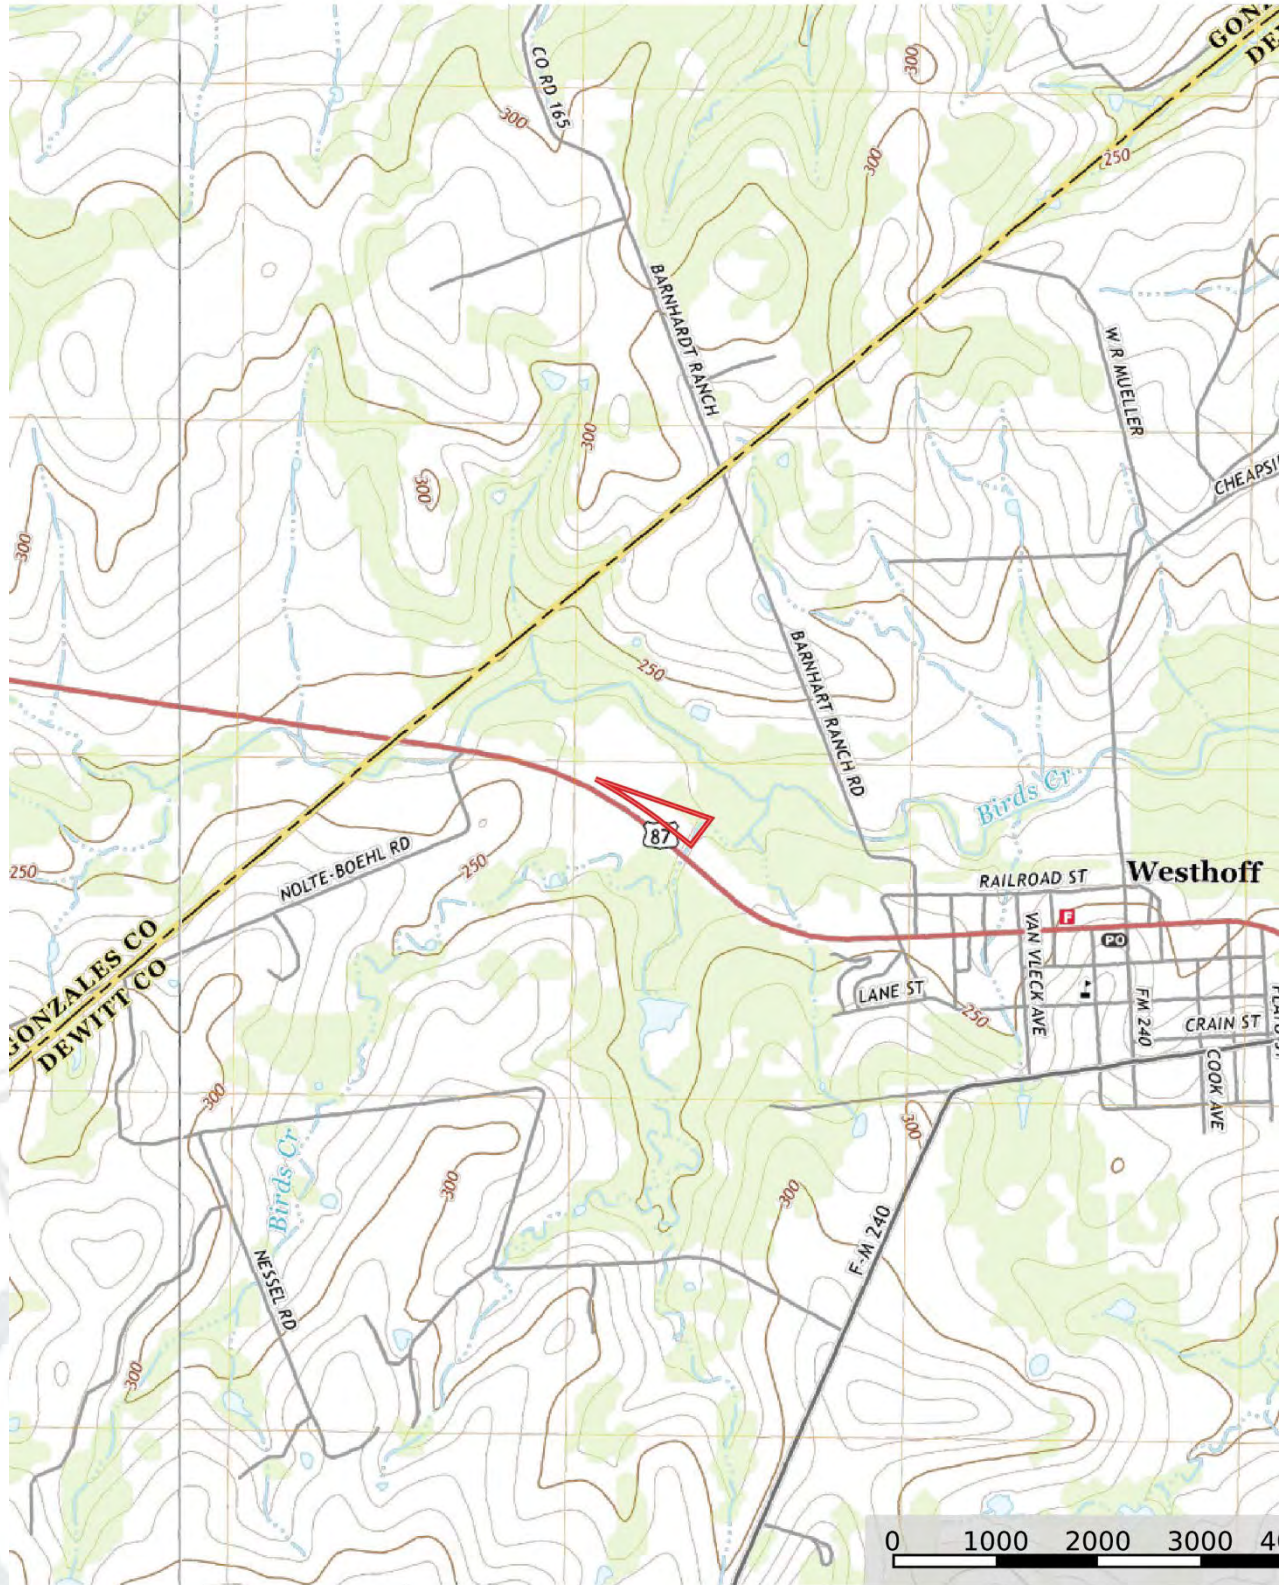

Whether you envision hosting summer barbecues or enjoying quiet evenings under the stars, this outdoor space is versatile and

inviting. This is also the site of the historic White Leghorn Restaurant where the old building still remains today. The extensive US HWY 87 N frontage and ample acreage make this an excellent site for many commercial possibilities as well. With its combination of a welcoming interior and breathtaking outdoor scenery, this home on 2.4 acres is more than just a place to live; its a sanctuary that perfectly encapsulates the beauty of country living while remaining close to modern conveniences.

WESTHOFF PROPERTY

2.9+/- ACRES - DEWITT COUNTY

PROPERTY AERIAL

ESTATE * M4 LAND GROUP

WESTHOFF PROPERTY

2.9+/- ACRES - DEWITT COUNTY

PROPERTY TOPO

any

WESTHOFF PROPERTY

2.9+/- ACRES - DEWITT COUNTY

SURFACE WATER

WESTHOFF PROPERTY

2.9+/- ACRES - DEWITT COUNTY

PROPERTY PHOTOS

WESTHOFF PROPERTY

2.9+/- ACRES - DEWITT COUNTY